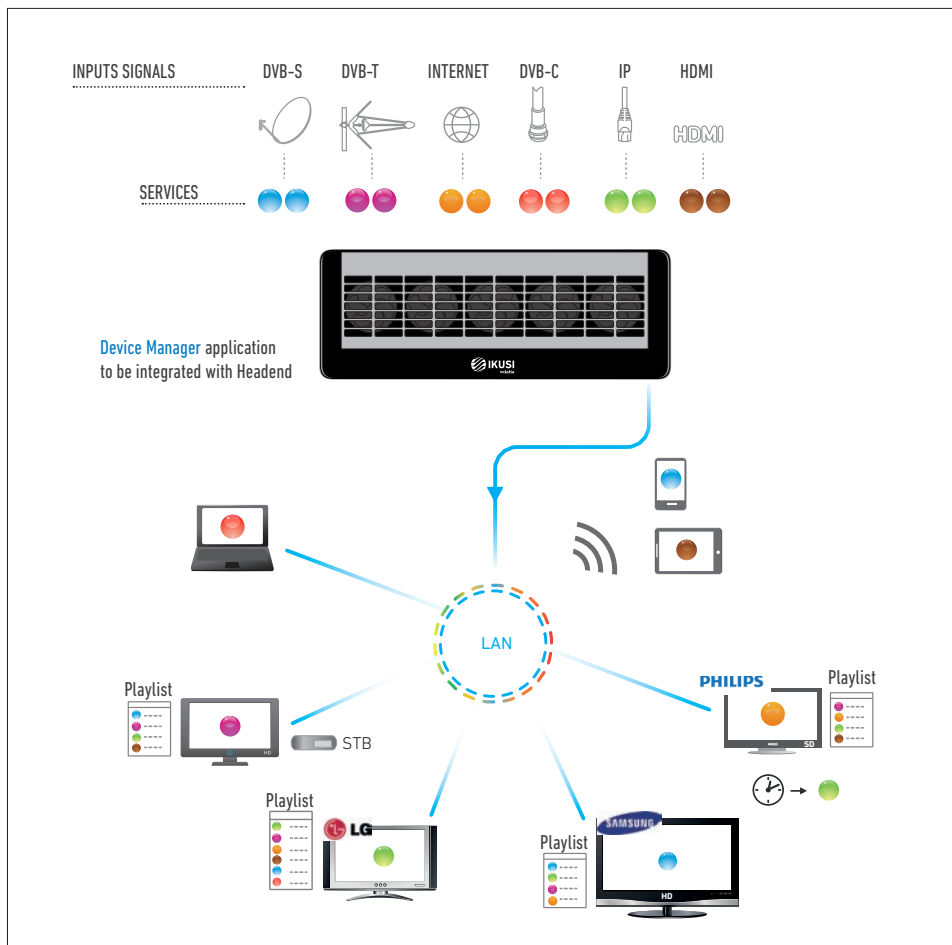

Installation example